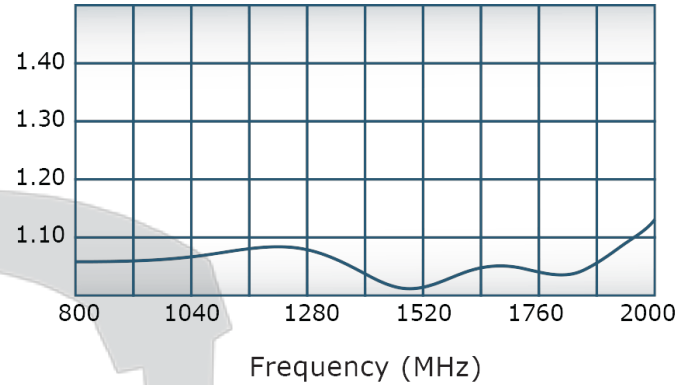

PRODUCT DATA SHEET

C8098

Performance Data (Specifications subject to change without notice):

Coupling:

VSWR:

Insertion Loss:

Directivity:

Restriction on use, duplication, or disclosure of proprietary information. This document contains proprietary information which is the sole property of