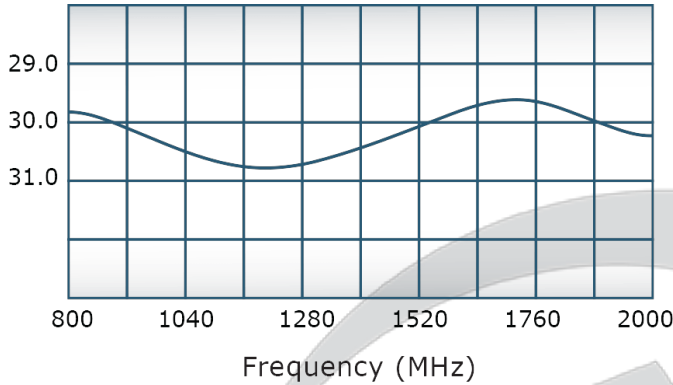

PRODUCT DATA SHEET

C8098

Performance Data (Specifications subject to change without notice):

Coupling:

VSWR:

Insertion Loss:

Directivity:

Restriction on use, duplication, or disclosure of proprietary information. This document contains proprietary information which is the sole property of