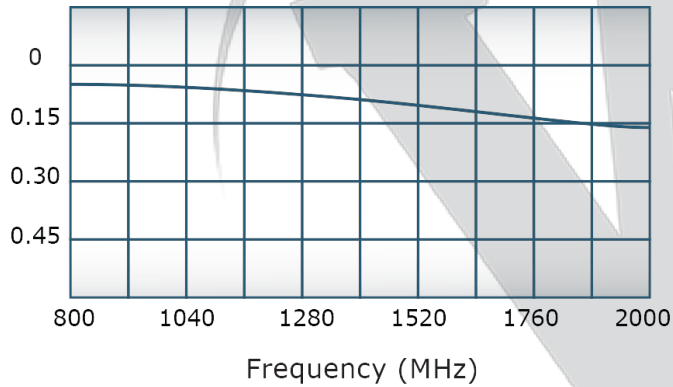

PRODUCT DATA SHEET

C8098

Performance Data (Specifications subject to change without notice):

Coupling:

VSWR:

Insertion Loss:

Directivity:

Restriction on use, duplication, or disclosure of proprietary information. This document contains proprietary information which is the sole property of