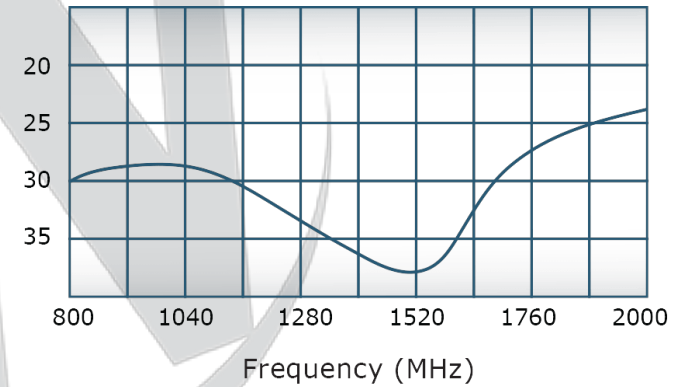

PRODUCT DATA SHEET

C8098

Performance Data (Specifications subject to change without notice):

Coupling:

VSWR:

Insertion Loss:

Directivity:

Restriction on use, duplication, or disclosure of proprietary information. This document contains proprietary information which is the sole property of